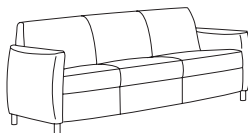

- > #4343 Sofa
- > Upholstered Arm Cap
- > Fixed Leg
- > W 74¹/₂ D 31¹/₂ H 33
- > Seat Ht. 18
- > Arm Ht. 25¹/₂
- > 9¹/₂ Yds.