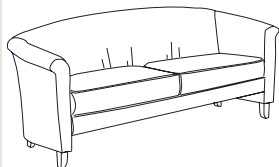

PRODUCT FEATURES

- > Available Fully Upholstered or with Wood Arm
- > Maple Wood Legs
- > Lounge, Love Seat and Sofa Models
- > COM List Price from \$1,111

PRODUCT SPECIFICATIONS

- > #1781 Lounge Chair
- > Fully Upholstered
- > W 32¹/₂ D 32¹/₂ H 30¹/₂
- > Seat Ht. 18
- > Arm Ht. 26
- > 4¹/₂ Yds.

- > #1791 Lounge Chair
- > Wood Arm
- > W 32¹/₂ D 32¹/₂ H 30¹/₂
- > Seat Ht. 18
- > Arm Ht. 26
- > 4¹/₂ Yds.

- > #1782 Love Seat
- > Fully Upholstered
- > W 52¹/₂ D 32¹/₂ H 30¹/₂
- > Seat Ht. 18
- > Arm Ht. 26
- > 7¹/₂ Yds.

- > #1792 Love Seat
- > Wood Arm
- > W 52¹/₂ D 32¹/₂ H 30¹/₂
- > Seat Ht. 18
- > Arm Ht. 26
- > 7¹/₂ Yds.

- > #1783 Sofa
- > Fully Upholstered
- > W 72¹/₂ D 32¹/₂ H 30¹/₂
- > Seat Ht. 18
- > Arm Ht. 26
- > 9¹/₂ Yds.

- > #1793 Sofa
- > Wood Arm
- > W 72¹/₂ D 32¹/₂ H 30¹/₂
- > Seat Ht. 18
- > Arm Ht. 26
- > 9¹/₂ Yds.