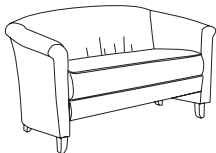

PRODUCT FEATURES

- > Available Fully Upholstered or with Wood Arm
- > Maple Wood Legs
- > Lounge, Love Seat and Sofa Models
- > COM List Price from \$1,111

PRODUCT SPECIFICATIONS

- > #1781 Lounge Chair
- > Fully Upholstered
- > W 32¹/₂ D 32¹/₂ H 30¹/₂
- > Seat Ht. 18
- > Arm Ht. 26
- > 4¹/₂ Yds.

- > #1791 Lounge Chair
- > Wood Arm
- > W 32¹/₂ D 32¹/₂ H 30¹/₂
- > Seat Ht. 18
- > Arm Ht. 26
- > 4¹/₂ Yds.

- > #1782 Love Seat
- > Fully Upholstered
- > W 52¹/₂ D 32¹/₂ H 30¹/₂
- > Seat Ht. 18
- > Arm Ht. 26
- > 7¹/₂ Yds.

- > #1792 Love Seat
- > Wood Arm
- > W 52¹/₂ D 32¹/₂ H 30¹/₂
- > Seat Ht. 18
- > Arm Ht. 26
- > 7¹/₂ Yds.

- > #1783 Sofa
- > Fully Upholstered
- > W 72¹/₂ D 32¹/₂ H 30¹/₂
- > Seat Ht. 18
- > Arm Ht. 26
- > 9¹/₂ Yds.

- > #1793 Sofa
- > Wood Arm
- > W 72¹/₂ D 32¹/₂ H 30¹/₂
- > Seat Ht. 18
- > Arm Ht. 26
- > 9¹/₂ Yds.