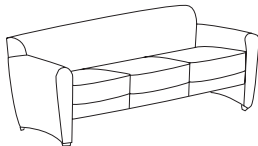

PRODUCT FEATURES

- > Maple Wood Legs
- > Lounge, Love Seat and Sofa Models
- > COM List Price from \$1,044

PRODUCT SPECIFICATIONS

- > #1981 Lounge Chair
- > W 31 $\frac{1}{2}$ D 32 H 30 $\frac{1}{2}$
- > Seat Ht. 17 $\frac{1}{2}$
- > Arm Ht. 24
- > 5 Yds.

- > #1982 Love Seat
- > W 53 $\frac{1}{2}$ D 32 H 30 $\frac{1}{2}$
- > Seat Ht. 17 $\frac{1}{2}$
- > Arm Ht. 24
- > 7 Yds.

- > #1983 Sofa
- > W 75 $\frac{1}{2}$ D 32 H 30 $\frac{1}{2}$
- > Seat Ht. 17 $\frac{1}{2}$
- > Arm Ht. 24
- > 10 $\frac{1}{2}$ Yds.