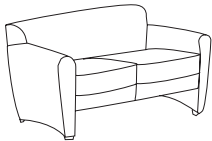

PRODUCT FEATURES

- > Maple Wood Legs
- > Lounge, Love Seat and Sofa Models
- > COM List Price from \$1,044

PRODUCT SPECIFICATIONS

- > #1981 Lounge Chair
- > W 31 $\frac{1}{2}$ D 32 H 30 $\frac{1}{2}$
- > Seat Ht. 17 $\frac{1}{2}$
- > Arm Ht. 24
- > 5 Yds.

- > #1982 Love Seat
- > W 53 $\frac{1}{2}$ D 32 H 30 $\frac{1}{2}$
- > Seat Ht. 17 $\frac{1}{2}$
- > Arm Ht. 24
- > 7 Yds.

- > #1983 Sofa
- > W 75 $\frac{1}{2}$ D 32 H 30 $\frac{1}{2}$
- > Seat Ht. 17 $\frac{1}{2}$
- > Arm Ht. 24
- > 10 $\frac{1}{2}$ Yds.