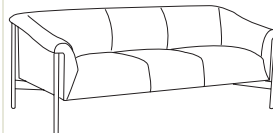

PRODUCT FEATURE

- > Tubular Steel Frame, Satin Chrome Finish
- > Available with Horizontal or Sloping Arms
- > Lounge, Love Seat and Sofa Models
- > COM List Price from \$1,210

PRODUCT SPECIFICATIONS

- > #2521 Lounge Chair
- > Horizontal Arm
- > W 32½ D 31 H 28
- > Seat Ht. 18
- > Arm Ht. 28
- > 4½ Yds.

- > #2525 Lounge Chair
- > Slope Arm
- > W 32½ D 31 H 28
- > Seat Ht. 18
- > Arm Ht. 25
- > 4½ Yds.

- > #2522 Love Seat
- > Horizontal Arm
- > W 54½ D 31 H 28
- > Seat Ht. 18
- > Arm Ht. 28
- > 5½ Yds.

- > #2526 Love Seat
- > Slope Arm
- > W 54½ D 31 H 28
- > Seat Ht. 18
- > Arm Ht. 25
- > 5½ Yds.

- > #2523 Sofa
- > Horizontal Arm
- > W 76½ D 31 H 28
- > Seat Ht. 18
- > Arm Ht. 28
- > 7 Yds.

- > #2527 Sofa
- > Slope Arm
- > W 76½ D 31 H 28
- > Seat Ht. 18
- > Arm Ht. 25
- > 7 Yds.