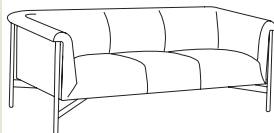

PRODUCT FEATURE

- > Tubular Steel Frame, Satin Chrome Finish
- > Available with Horizontal or Sloping Arms
- > Lounge, Love Seat and Sofa Models
- > COM List Price from \$1,210

PRODUCT SPECIFICATIONS

- > #2521 Lounge Chair
- > Horizontal Arm
- > W 32½ D 31 H 28
- > Seat Ht. 18
- > Arm Ht. 28
- > 4½ Yds.

- > #2525 Lounge Chair
- > Slope Arm
- > W 32½ D 31 H 28
- > Seat Ht. 18
- > Arm Ht. 25
- > 4½ Yds.

- > #2522 Love Seat
- > Horizontal Arm
- > W 54½ D 31 H 28
- > Seat Ht. 18
- > Arm Ht. 28
- > 5½ Yds.

- > #2526 Love Seat
- > Slope Arm
- > W 54½ D 31 H 28
- > Seat Ht. 18
- > Arm Ht. 25
- > 5½ Yds.

- > #2523 Sofa
- > Horizontal Arm
- > W 76½ D 31 H 28
- > Seat Ht. 18
- > Arm Ht. 28
- > 7 Yds.

- > #2527 Sofa
- > Slope Arm
- > W 76½ D 31 H 28
- > Seat Ht. 18
- > Arm Ht. 25
- > 7 Yds.