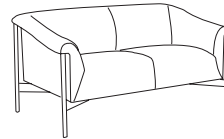

PRODUCT FEATURE

- > Tubular Steel Frame, Satin Chrome Finish
- > Available with Horizontal or Sloping Arms
- > Lounge, Love Seat and Sofa Models
- > COM List Price from \$1,210

PRODUCT SPECIFICATIONS

- > #2521 Lounge Chair
- > Horizontal Arm
- > W 32½ D 31 H 28
- > Seat Ht. 18
- > Arm Ht. 28
- > 4½ Yds.

- > #2525 Lounge Chair
- > Slope Arm
- > W 32½ D 31 H 28
- > Seat Ht. 18
- > Arm Ht. 25
- > 4½ Yds.

- > #2522 Love Seat
- > Horizontal Arm
- > W 54½ D 31 H 28
- > Seat Ht. 18
- > Arm Ht. 28
- > 5½ Yds.

- > #2526 Love Seat
- > Slope Arm
- > W 54½ D 31 H 28
- > Seat Ht. 18
- > Arm Ht. 25
- > 5½ Yds.

- > #2523 Sofa
- > Horizontal Arm
- > W 76½ D 31 H 28
- > Seat Ht. 18
- > Arm Ht. 28
- > 7 Yds.

- > #2527 Sofa
- > Slope Arm
- > W 76½ D 31 H 28
- > Seat Ht. 18
- > Arm Ht. 25
- > 7 Yds.