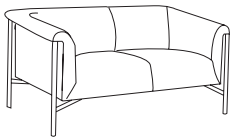

PRODUCT FEATURE

- > Tubular Steel Frame, Satin Chrome Finish
- > Available with Horizontal or Sloping Arms
- > Lounge, Love Seat and Sofa Models
- > COM List Price from \$1,210

PRODUCT SPECIFICATIONS

- > #2521 Lounge Chair
- > Horizontal Arm
- > W 32½ D 31 H 28
- > Seat Ht. 18
- > Arm Ht. 28
- > 4½ Yds.

- > #2525 Lounge Chair
- > Slope Arm
- > W 32½ D 31 H 28
- > Seat Ht. 18
- > Arm Ht. 25
- > 4½ Yds.

- > #2522 Love Seat
- > Horizontal Arm
- > W 54½ D 31 H 28
- > Seat Ht. 18
- > Arm Ht. 28
- > 5½ Yds.

- > #2526 Love Seat
- > Slope Arm
- > W 54½ D 31 H 28
- > Seat Ht. 18
- > Arm Ht. 25
- > 5½ Yds.

- > #2523 Sofa
- > Horizontal Arm
- > W 76½ D 31 H 28
- > Seat Ht. 18
- > Arm Ht. 28
- > 7 Yds.

- > #2527 Sofa
- > Slope Arm
- > W 76½ D 31 H 28
- > Seat Ht. 18
- > Arm Ht. 25
- > 7 Yds.