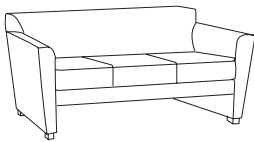

PRODUCT FEATURES

- › Maple Wood Legs
- › Lounge, Love Seat and Sofa Models
- › COM List Price from \$1,093

PRODUCT SPECIFICATIONS

- › #1961 Lounge Chair
- › W 33 D 32¹/₂ H 29
- › Seat Ht. 17¹/₂
- › Arm Ht. 24
- › 5¹/₂ Yds.

- › #1962 Love Seat
- › W 55 D 32¹/₂ H 29
- › Seat Ht. 17¹/₂
- › Arm Ht. 24
- › 7¹/₂ Yds.

- › #1963 Sofa
- › W 77 D 32¹/₂ H 29
- › Seat Ht. 17¹/₂
- › Arm Ht. 24
- › 10¹/₂ Yds.